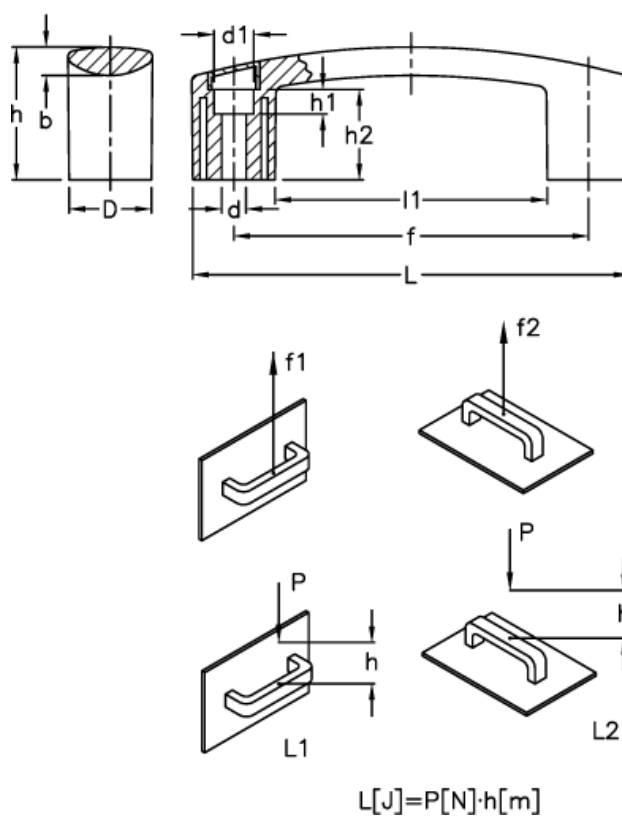

Data Sheet

Article number: 23052602104

Description: E+G Bridge handle
EBP.140-6-C4 Yellow

Measures

b	= 8.5	h1	= 8.5
d	= 6.5	h2	= 26.5
D	= 26.0	L	= 144.0
d1	= 13.5	l1	= 92.0
f	= 117 +/-0,5	L1 (J)	= 10
F1 (N)	= 2700	L2 (J)	= 4
F2 (N)	= 1800		
h	= 39		